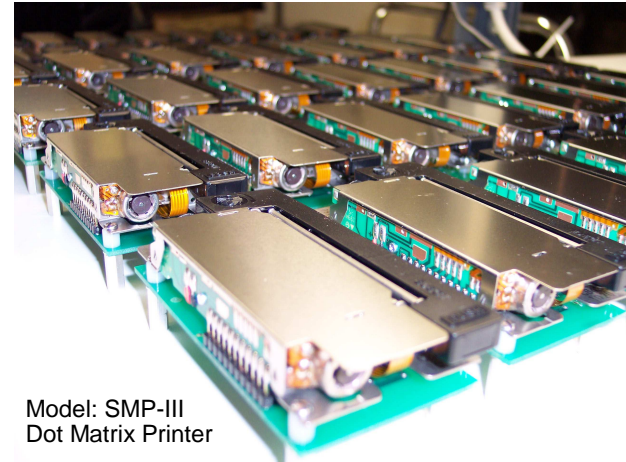

Data Sync Engineering
P.O. Box 539, 2 Footbridge Lane
Blairstown, New Jersey 07825
www.cdadapter.com

Brand New, in sealed package. This is a direct OEM Replacement Printer.
Previously used in the Midmark Sterilizer M9-M11 020 Series printer.

Easy to install, just two connectors and four screws, as shown below.

Model: SMP-III
Dot Matrix Printer