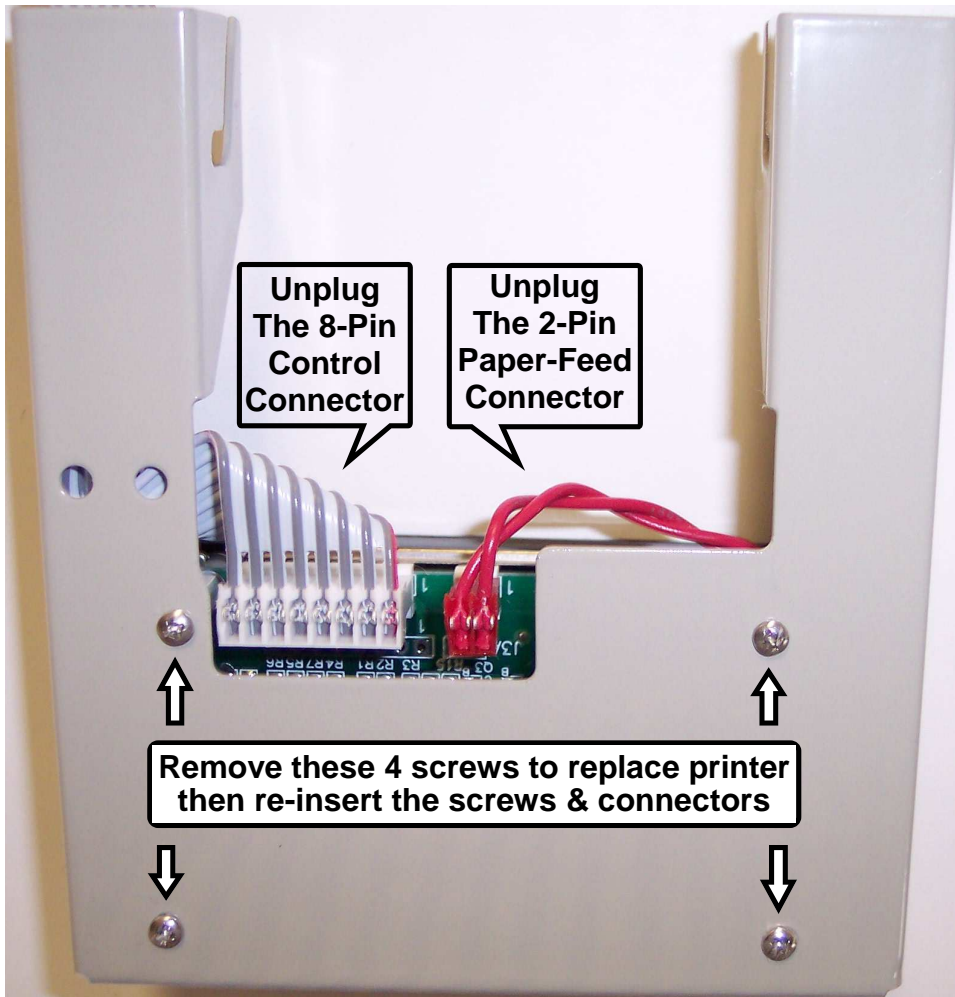

Data Sync Engineering
P.O. Box 539, 2 Footbridge Lane
Blairstown, New Jersey 07825
www.cdadapter.com

Brand New, in sealed package. This is a direct OEM Replacement Printer.
Previously used in the Midmark Sterilizer M9-M11 020 Series printer.

Easy to install, just two connectors and four screws, as shown below.

Model: SMP-III
Dot Matrix Printer