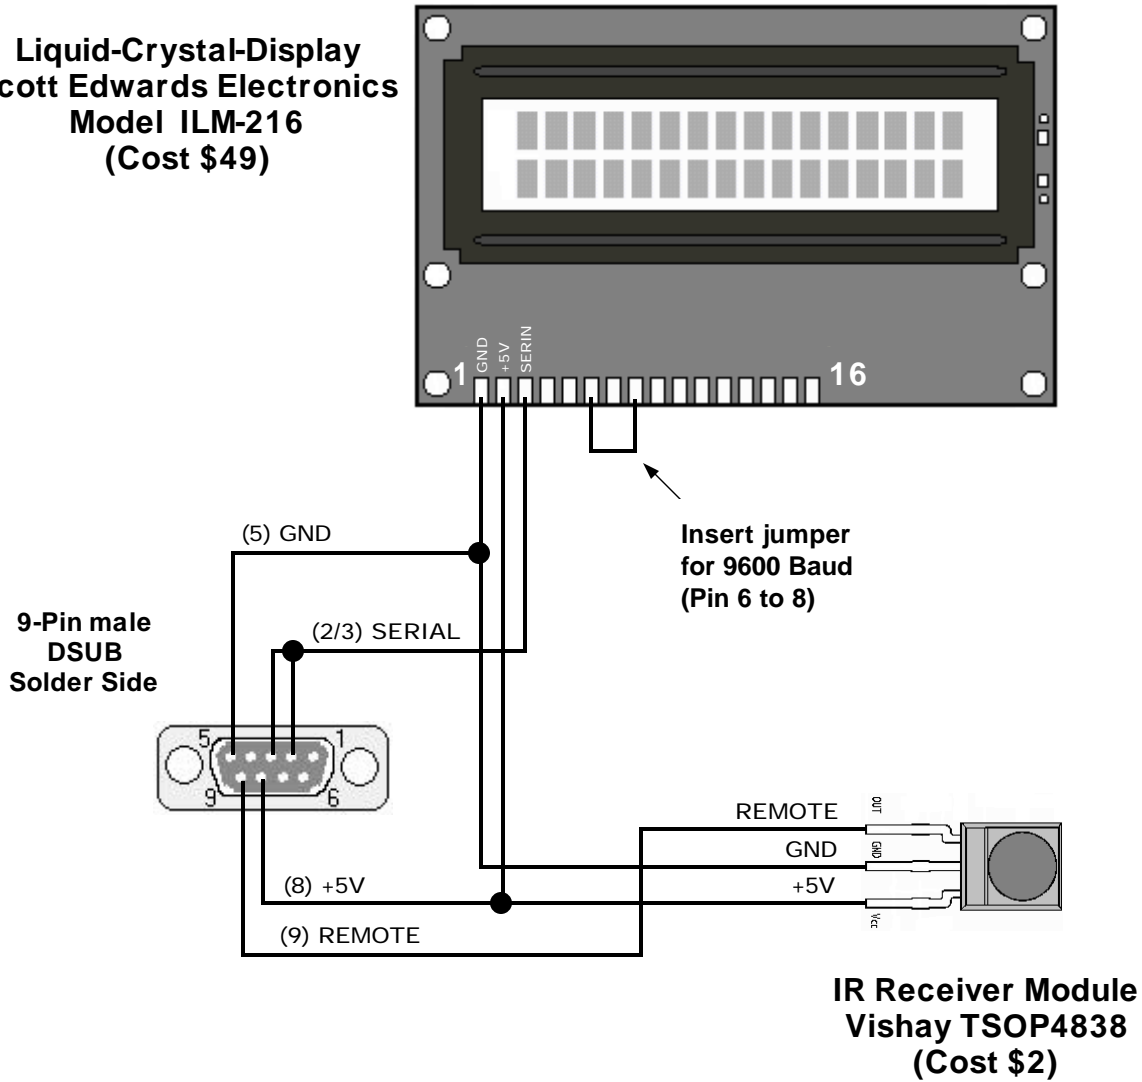

MP3-DSP

REMOTE CONTROL AND/OR LCD READOUT

Liquid-Crystal-Display
 Scott Edwards Electronics
 Model ILM-216
 (Cost \$49)

Works with any Universal Remote Control

Including the Pioneer PD-F CD changer remote and Zenith Klicker Jr.

Volume +	=	Track up	(Next file)
Volume -	=	Track down	(Previous file)
Channel +	=	Disc up	(Next folder)
Channel -	=	Disc down	(Previous folder)
Mute	=	Stop	
Power	=	Play/Pause	

If playing, LCD shows file name (Artist – Title).

If stopped, LCD shows folder name.